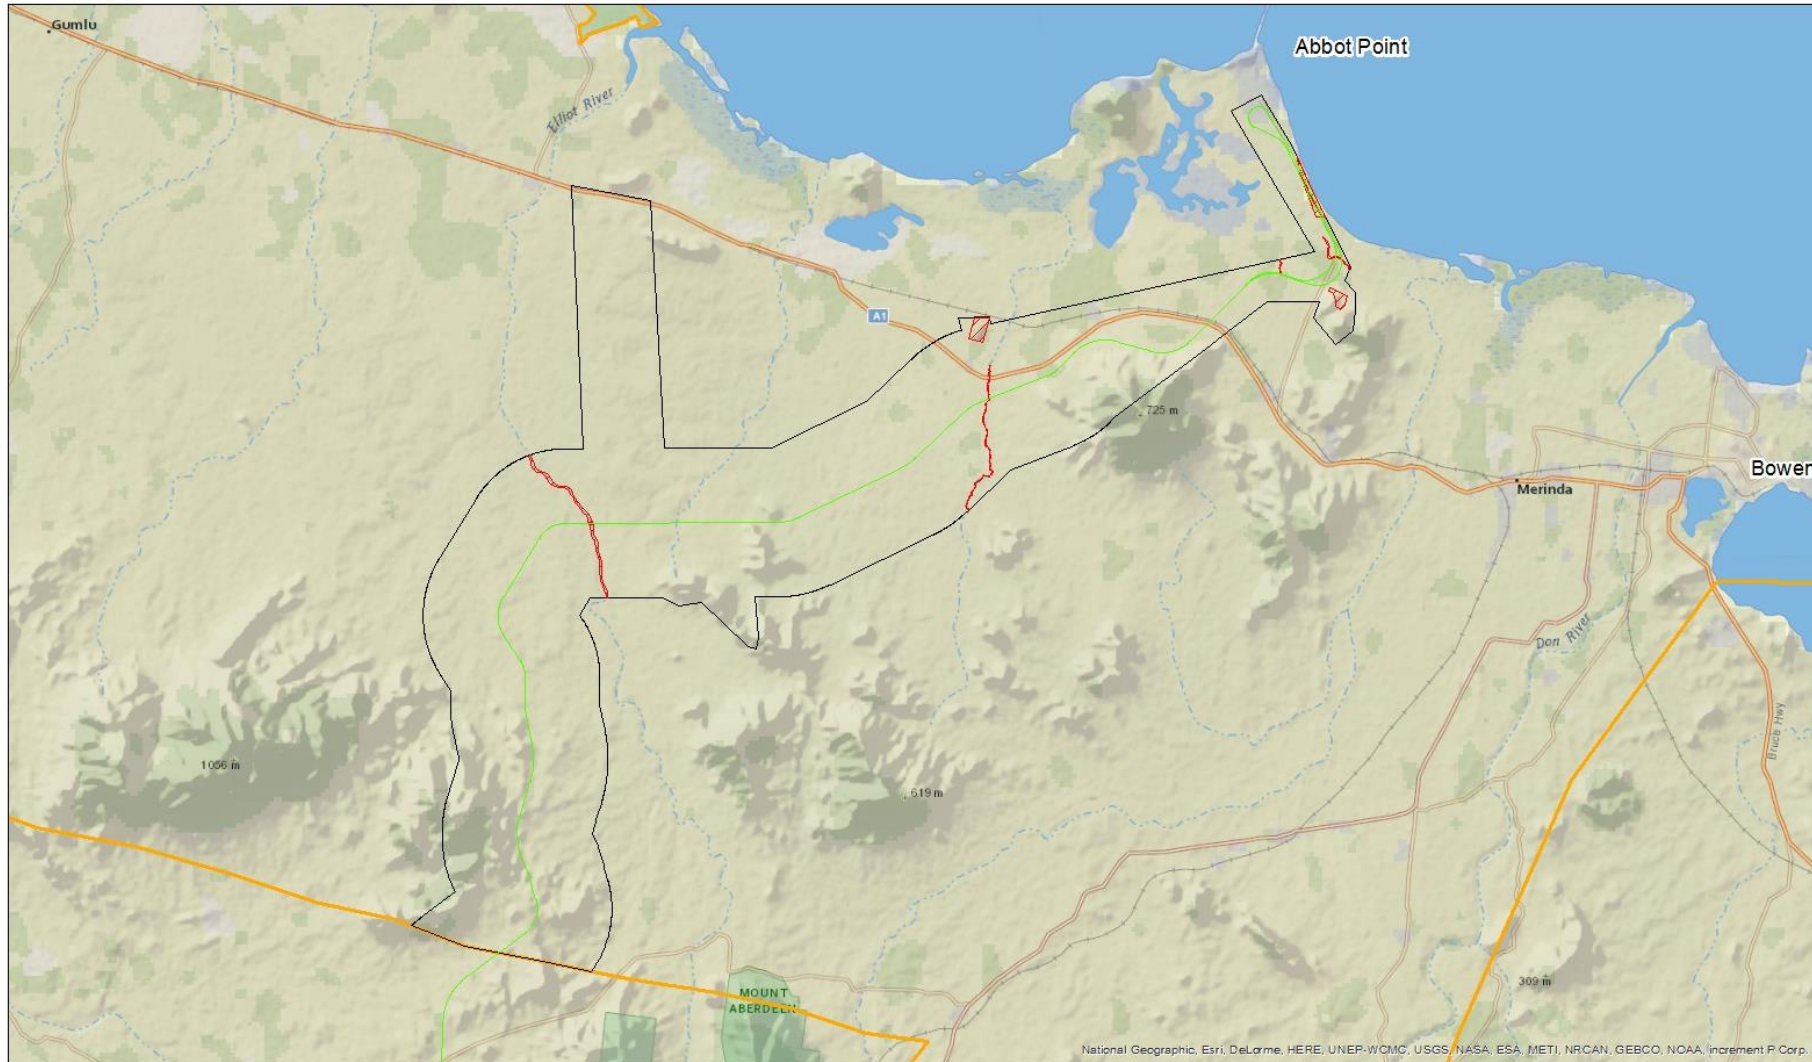

Part 2 - Map of ILUA Area

Juru People & Adani NGBR ILUA

Datum: GDA 94
 Drawn: TE 280814
 MXD saved: ELH Mapping\Project folders\Adani\Rail\Juru ILUA

Legend

-  ILUA Area
-  Juru Project Area (Ancillary Agreement only)
-  Proposed NGBR corridor
-  External boundary of claim area to the Juru Claim